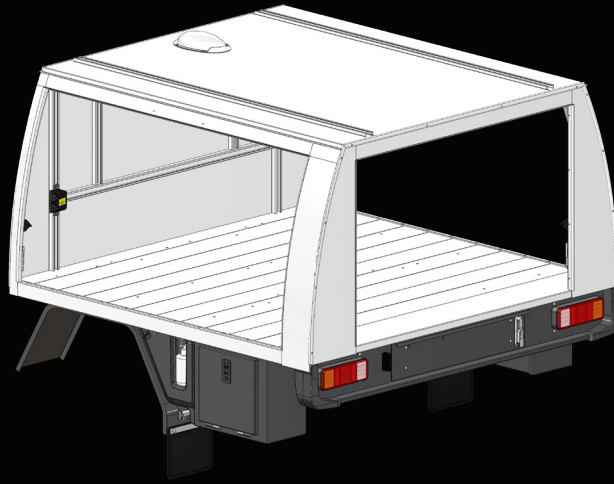

MUSTR

BASE BUILD INCLUDING INSTALLATION

Full Canopy

L1800 x H900 x W1850

Modular Floor

2 Side Door, 1 Rear Door Access

Colour - Available Exclusively in Monument Grey

Designed for Standard Dual Cab Utes Only ^

Underbody

Rear Roller Drawer

Rear Right Underbody Box: L810 x H400 x W240

Rear Left Combi Underbody Box: L440 x H400 x W240

Colour - All Available Exclusively in Black

Included:

Central Locking, Lighting and Accessory Power Socket

Fuel Filler Kit

Install Kit

Compliance Package <4500kg

$18,000 inc. gst

INTERNAL FITOUT OPTIONS

ALL-ROUNDER

Included

One-Click 3 Tier Shelving Kit: L980L x H900

One-Click 2 Tier Vehicle Drawer: L460 x H315 x W475

One-Click 1 Tier Vehicle Drawer: L920 x H180 x W475

Top Pan for L920 x W475 Drawer

One-Click Parts Cabinet: L460 x H315 x W460, 3/85mm Cases

Mesh Panel Divider: H850 x W980

$5,000 inc. gst

CONSTRUCT

Included

One-Click 3 Tier Shelving Kit: L980 x H900

One-Click 1 Tier Vehicle Drawer: L920 x H180 x W475

Top Pan for L920 x W475 Drawer

Double Modular Storage Panel Kit*

Single Modular Storage Panel Kit*

$3,000 inc. gst

*Compatible with Milwaukee PACKOUT™

DIVIDER

Included

One-Click 1 Tier Vehicle Drawer: L460 x H270 x W810

Top Pan for L460 x W810 Drawer

Mesh Panel Divider: H850 x W1700

$2,000 inc. gst

MODULAR

Included

2x Double Modular Storage Panel Kit*

2x Single Modular Storage Panel Kit*

$1,000 inc. gst

*Compatible with Milwaukee PACKOUT™

EXTRAS

TRADES RACK

Commercial Trades Rack
L2400 x W1450

$2,000 inc. gst

ROOF BAR KIT

3 Piece Roof Bar Kit
W1375

$1,000 inc. gst

RESTRAINT RAILS

1500mm - 2x Side Doors

$350 inc. gst

FLOOR MAT

10mm - Profiled to Canopy

$250 inc. gst

TUB REMOVAL

$300 inc. gst

^Not suitable for single cab, extra cab, super duty or oversized dual cab variants — contact us for vehicle-specific guidance.
Prices are accurate as of February 2026 and are subject to change without notice. Renders are illustrative only.