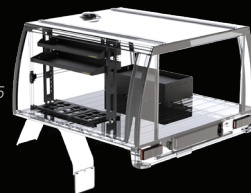

$3,000 inc. gst

*Compatible with Milwaukee PACKOUT™

DIVIDER

Included

One-Click 1 Tier Vehicle Drawer: L460 x H270 x W810

Top Pan for L460 x W810 Drawer

Mesh Panel Divider: H850 x W1700